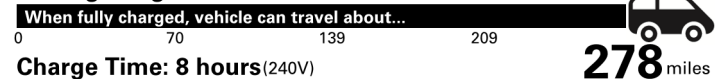

www.safercar.gov or 1-888-327-4236

EPA DOT Fuel Economy and Environment

Fuel Economy

You save \$4,750

in fuel costs over 5 years compared to the average new vehicle.

Driving Range

Annual fuel COST

\$750