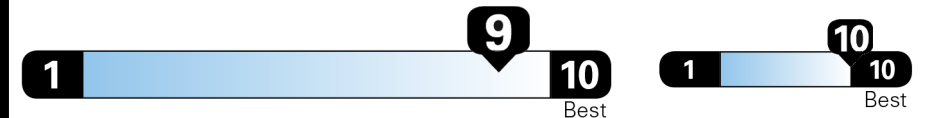

Fuel Economy & Greenhouse Gas Rating (tailpipe only) Smog Rating (tailpipe only)

This vehicle emits 0 grams CO₂ per mile. The best emits 0 grams per mile (tailpipe only). Does not include emissions from generating electricity; learn more at fuel economy.gov.

Actual results will vary for many reasons, including driving conditions and how you drive and maintain your vehicle. The average new vehicle gets 29 MPG and costs $8,500 to fuel over 5 years. Cost estimates are based on 15,000 miles per year at $0.17 per kW-hr. MPGe is miles per gasoline gallon equivalent. Vehicle emissions are a significant cause of climate change and smog.

fuel economy.gov

Calculate personalized estimates and compare vehicles

MANUFACTURER'S SUGGESTED RETAIL PRICE† $47,447.00

DELIVERY, PROCESSING AND HANDLING FEE 1,595.00

TOTAL SUGGESTED RETAIL PRICE $49,042.00

†Manufacturer's suggested retail price excludes delivery processing and handling fees, license and title fees, applicable federal, state and local taxes, and dealer and distributor options and accessories.

Delivered by Truck to: 12074
LOMBARD TOYOTA
725 WEST ROOSEVELT ROAD
LOMBARD IL60148

TML4E1N2S0F0W0