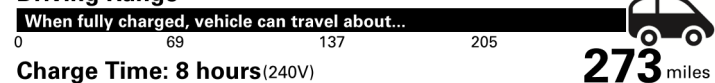

www.safercar.gov or 1-888-327-4236

EPA DOT Fuel Economy and Environment

Electric Vehicle

Fuel Economy

112 MPGe
 combined city/hwy

Small SUVs range from 14 to 125 MPGe. The best vehicle rates 146 MPGe.

122 city
102 highway

30.0 kW-hrs per 100 miles

You save \$4,750

in fuel costs over 5 years compared to the average new vehicle.

Driving Range

Charge Time: 8 hours (240V)

Annual fuel COST

\$750

Fuel Economy & Greenhouse Gas Rating (tailpipe only) Smog Rating (tailpipe only)